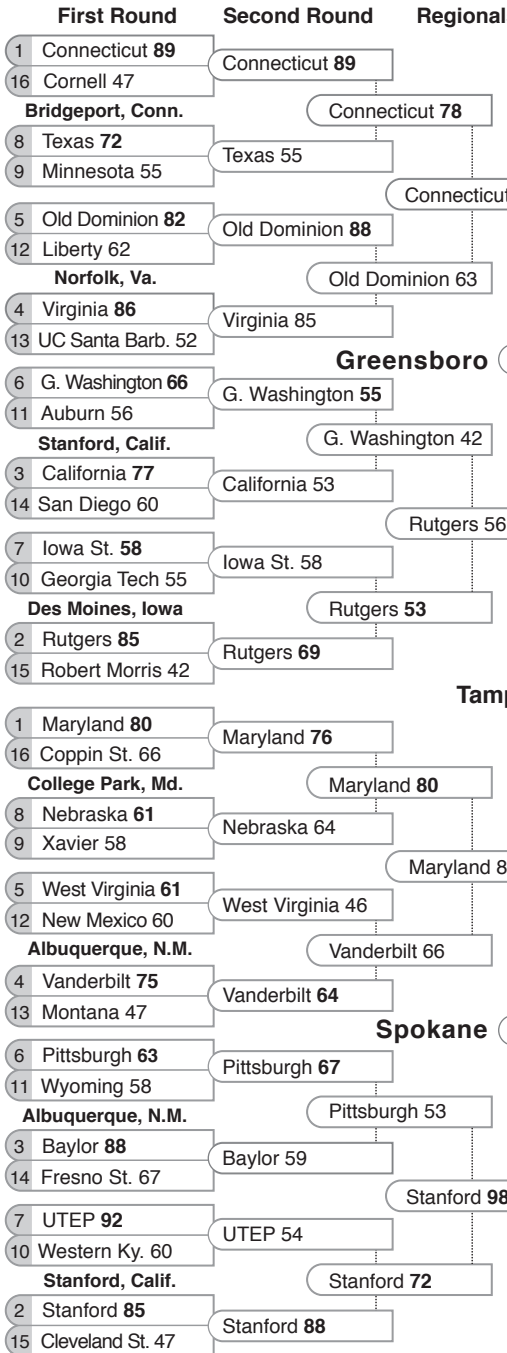

National Semifinals National Championship National Semifinals Regionals Second Round First Round

Women's Division I Basketball Championship

Championship Game Tampa Bay

Connecticut 73

LSU 46

Stanford 48

Tennessee

Tennessee 64

Stanford 82

Tennessee 47